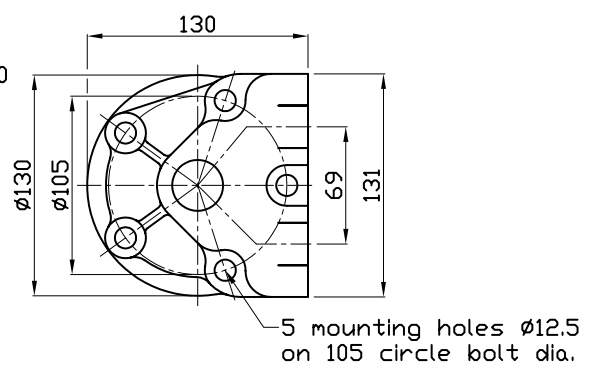

SAE CONFIGURATION

D47