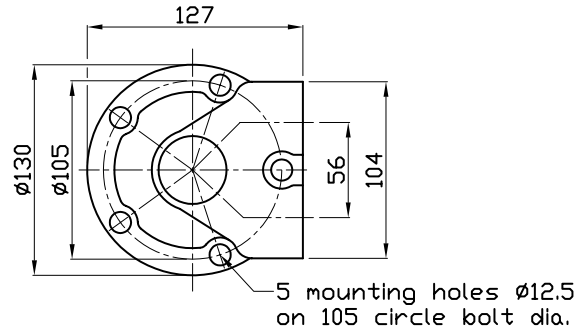


INTERMOT - ADVANCED - MOTORS FLOW DISTRIBUTORS

***D31-D310-D40-D47-D55-
D75-D90-D200***

INDEX

D31-D310-D40-D47 - - - - -	Pag.	112
D55-D75-D90-D200 - - - - -	"	113

DISTRIBUTOR

BSP CONFIGURATION

D31

D310