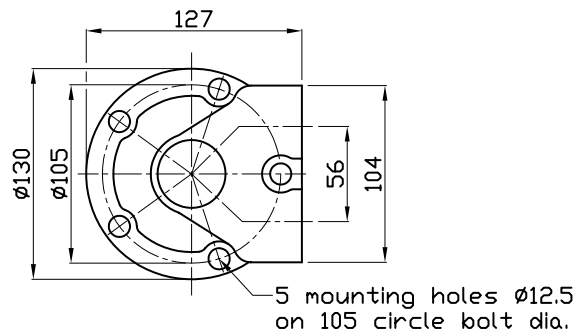


INTERMOT - ADVANCED - MOTORS FLOW DISTRIBUTORS

***D31-D310-D40-D47-D55-
D75-D90-D200***

INDEX

D31-D310-D40-D47 - - - - -	Pag.	112
D55-D75-D90-D200 - - - - -	"	113

DISTRIBUTOR

BSP CONFIGURATION

D31

D310