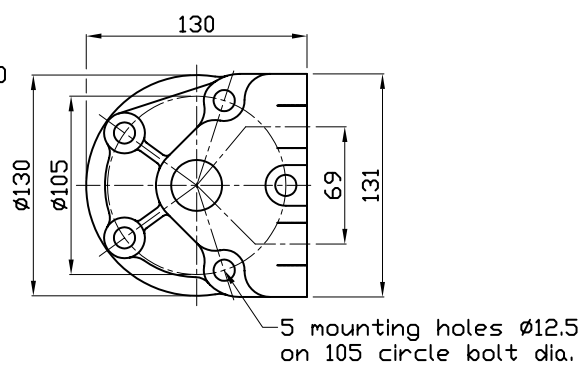

SAE CONFIGURATION

D47