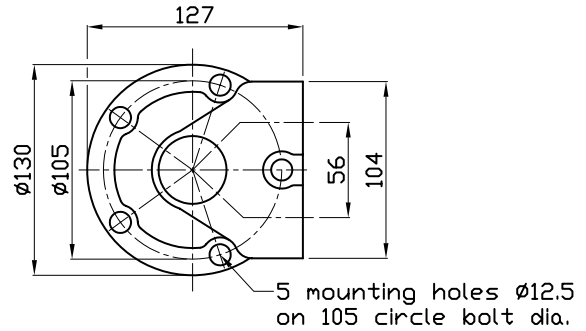


INTERMOT - ADVANCED - MOTORS FLOW DISTRIBUTORS

***D31-D310-D40-D47-D55-
D75-D90-D200***

INDEX

D31-D310-D40-D47 - - - - -	Pag.	112
D55-D75-D90-D200 - - - - -	"	113

DISTRIBUTOR

BSP CONFIGURATION

D31

D310